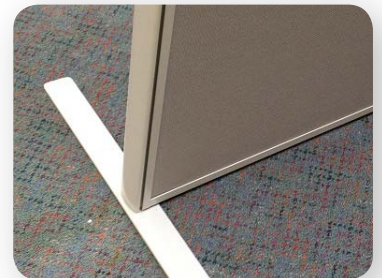

Integr8 Accessories

Glazing - Glass

Glazing - Perspex

Hanging shelf

Paper & Pencil Tray

Function Wall

Paper Tray

Name Tag

Whiteboard

Perforated Metal

Free-standing Foot

Hard-wired Cable Duct

Soft-wired Cable Duct

Internal Segregation

Fabric Upholstered Power & Data

- Screens can be hard-wired or soft-wired
- Compliant to Cat 5e or Cat 6

- Aluminum Duct: Mid, Base or Custom Height
- Fabric upholstered power option also available