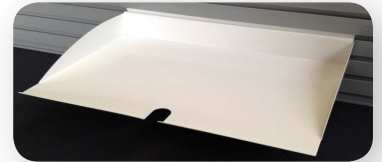

Integr8 Accessories

Glazing - Glass

Glazing - Perspex

Hanging shelf

Paper & Pencil Tray

Function Wall

Paper Tray

Name Tag

Whiteboard

Perforated Metal

Free-standing Foot

Hard-wired Cable Duct

Soft-wired Cable Duct

Internal Segregation

Fabric Upholstered Power & Data

- Screens can be hard-wired or soft-wired
- Compliant to Cat 5e or Cat 6

- Aluminum Duct: Mid, Base or Custom Height
- Fabric upholstered power option also available