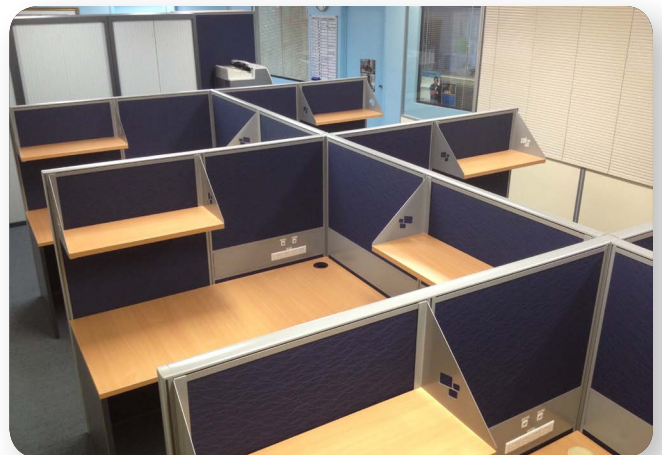

# Integr8 50 Screens

Integr8 Screens are a slimline 50mm thick extruded aluminium system.  
Configured to suit any application  
Available in a wide range of fabrics and powder coat finishes

Integr8 offers:

- \* Freestanding, Desk mounted or Clamp-on screens
- \* Fabric Panels, Pinnable or Removable Tiles
- \* Integrated cable management fully segregated
- \* Aluminium Duct: Mid, Base or Custom Height
- \* Fabric Upholstered power option
- \* Soft-wired or Hardwired
- \* Power Blades, Posts or Umbilicals
- \* 90 or 120 degree options \* Glass or Perspex \* Whiteboard \* Function Wall \* Accessories