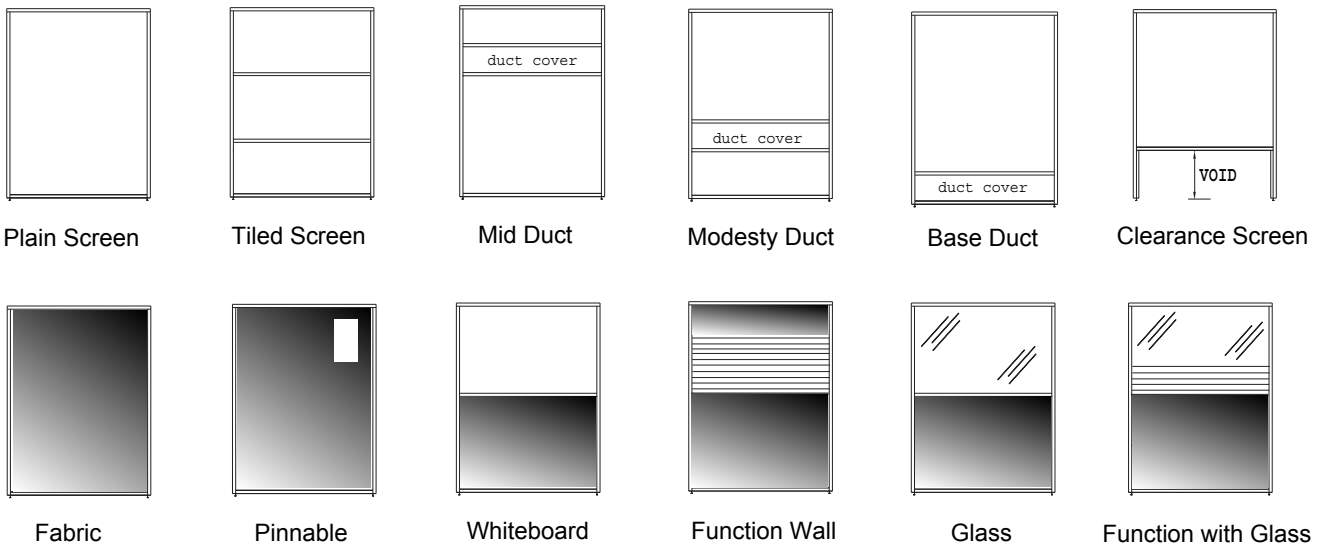

SCREEN TYPES:

.....
www.apfitouts.com.au
.....