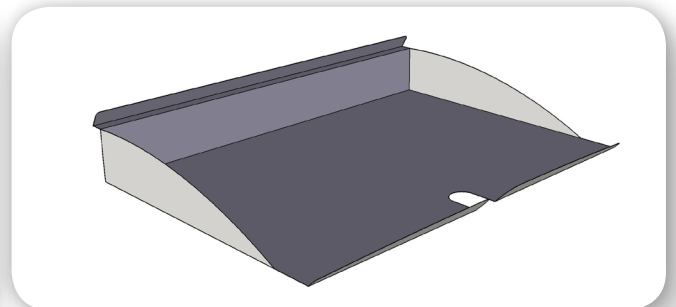

Mobile Pedestal

The Mobile Pedestal is the perfect under-desk storage unit. It is configured with 2 standard drawers and 1 file drawer. Features include full steel construction, multi-lock, a fifth safety castor wheel and metal double extension runners. The Mobile Pedestal is available in silver or white powdercoat finish and has been designed to fit comfortably under our desks and work tables. The pedestal measures 540mm deep x 610mm high x 420mm wide.

Modesty Panel

Measuring either 1100mm or 1400mm wide x 20mm deep x 350mm high, the under-desk Modesty Panel is available in white or silver powder coat.

Keyboard Lozenge

The keyboard lozenge is available in white or silver powder coat and suits a 25mm worktop.

Cable Tray

The under-desk cable tray is available in lengths of either 950mm or 1250mm and 1550mm. Available with soft-wired option.

Paper Tray

Designed to easily clip onto the Poly Privacy Screen, the paper tray is available in either white or silver powder coat.

Frame Size

Length: 1500mm
Width: 600mm
Height: 725mm

Standard Table Sizes

Length: 1600 to 2100mm
Width: 600 to 900mm
Height: 725mm

Standard Features

- White Satin powdercoat finish to leg and modesty panel
- Heavy duty lockable castors
- Custom powdercoat finish available for contract orders
- Integrated cable management system built into modesty
- Rubber mounted stoppers to prevent damage to tops while stowed
- Secure, spring assisted folding mechanism
- 3 year warranty